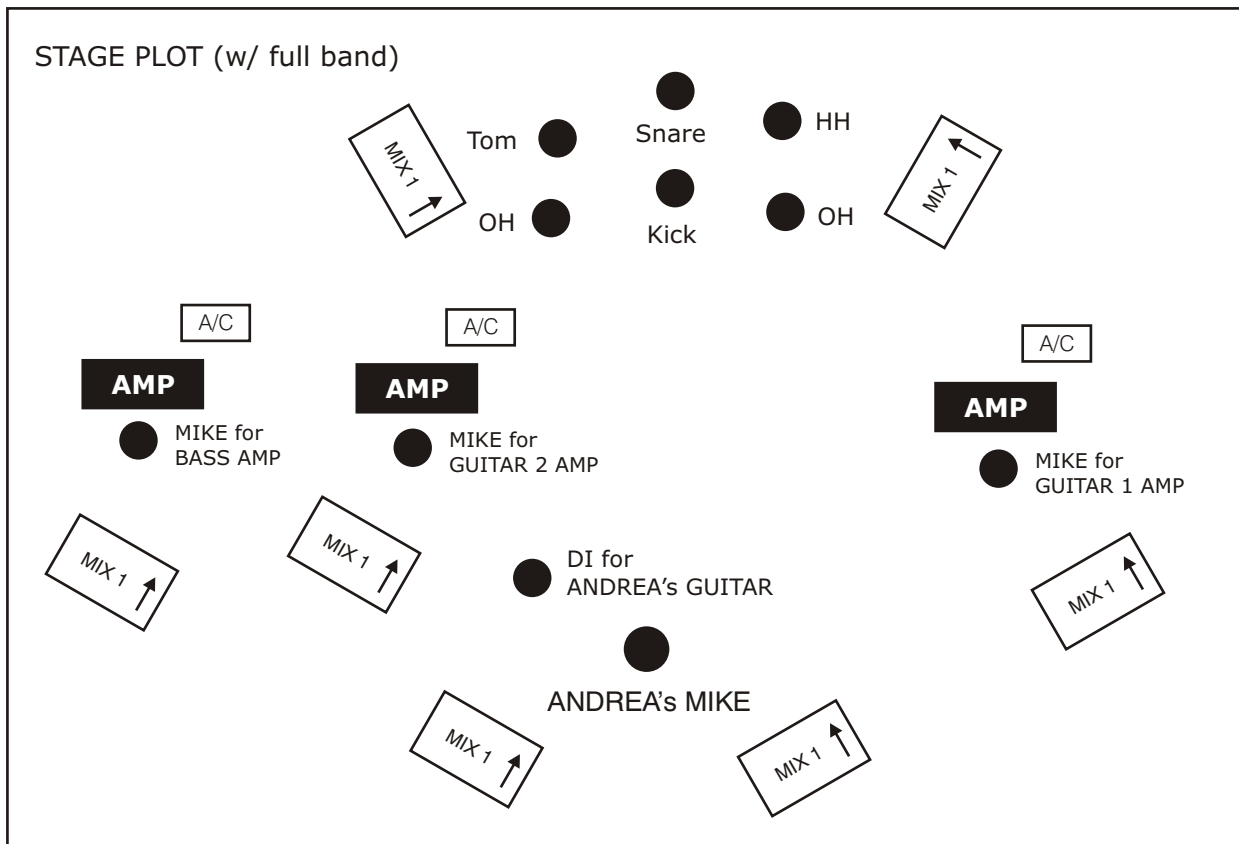

# Tech Rider and Stage Plot

## ANDREA LANE (w/ Full Band)

### TECHNICAL

1. Single low/z vocal mike for Andrea - Center Stage (straight stand preferred).
2. TWO monitors for Andrea.
3. Direct Input for Andrea's guitar - Stage Right of Andrea.
4. Amplifier mikes for Guitar 1, 2 and Bass.
5. A/C outlet for Guitar 1, 2 and Bass.
6. SIX mikes for drums as shown.
7. Separate SINGLE monitors for Guitar 1, 2, Bass and Drums.
8. Second monitor for Drums if possible.
9. Monitor mix as close to house mix as possible.

### OTHER

1. Six foot table to sell merchandise.
2. Bottled water would be greatly appreciated.
3. Minimum 15 minute set up time required (prefer 25 minutes).