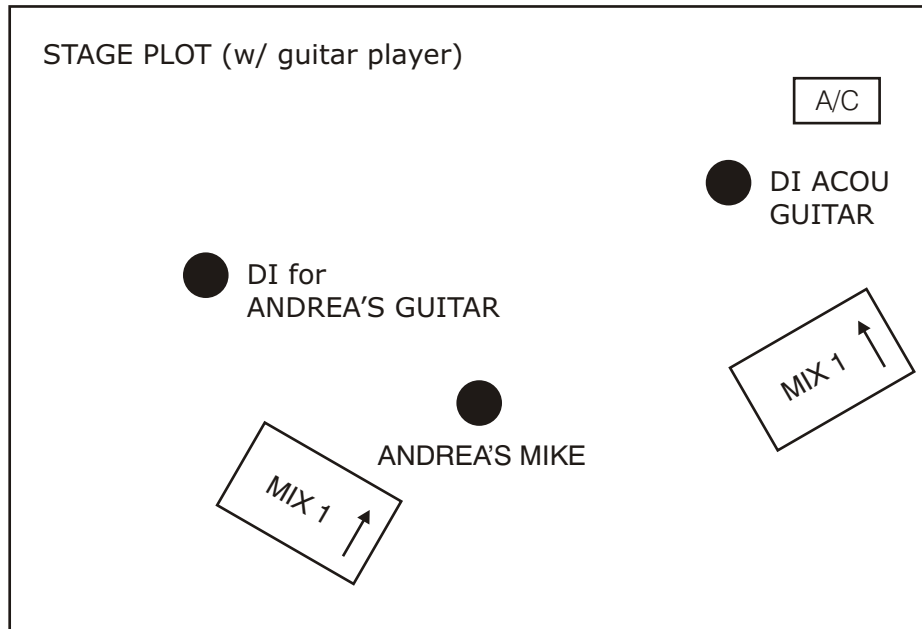

Tech Rider and Stage Plot

ANDREA LANE (w/ guitar player)

TECHNICAL

1. Single low/z vocal mike Center Stage (straight stand preferred).
2. One monitor for Andrea is fine, 2 would be nice.
3. Direct Input for Andrea's guitar Stage Right of Andrea.
4. Direct Input for Guitar Player - Stage Left and behind Andrea.
5. A/C outlet for effects pedal within 5 feet of Guitar Player.
6. Single monitor for Guitar Player.
7. Monitor mix as close to house mix as possible.

OTHER

1. Six foot table to sell merchandise.
2. Bottled water would be greatly appreciated.
3. Minimum 10 minute set up time required.